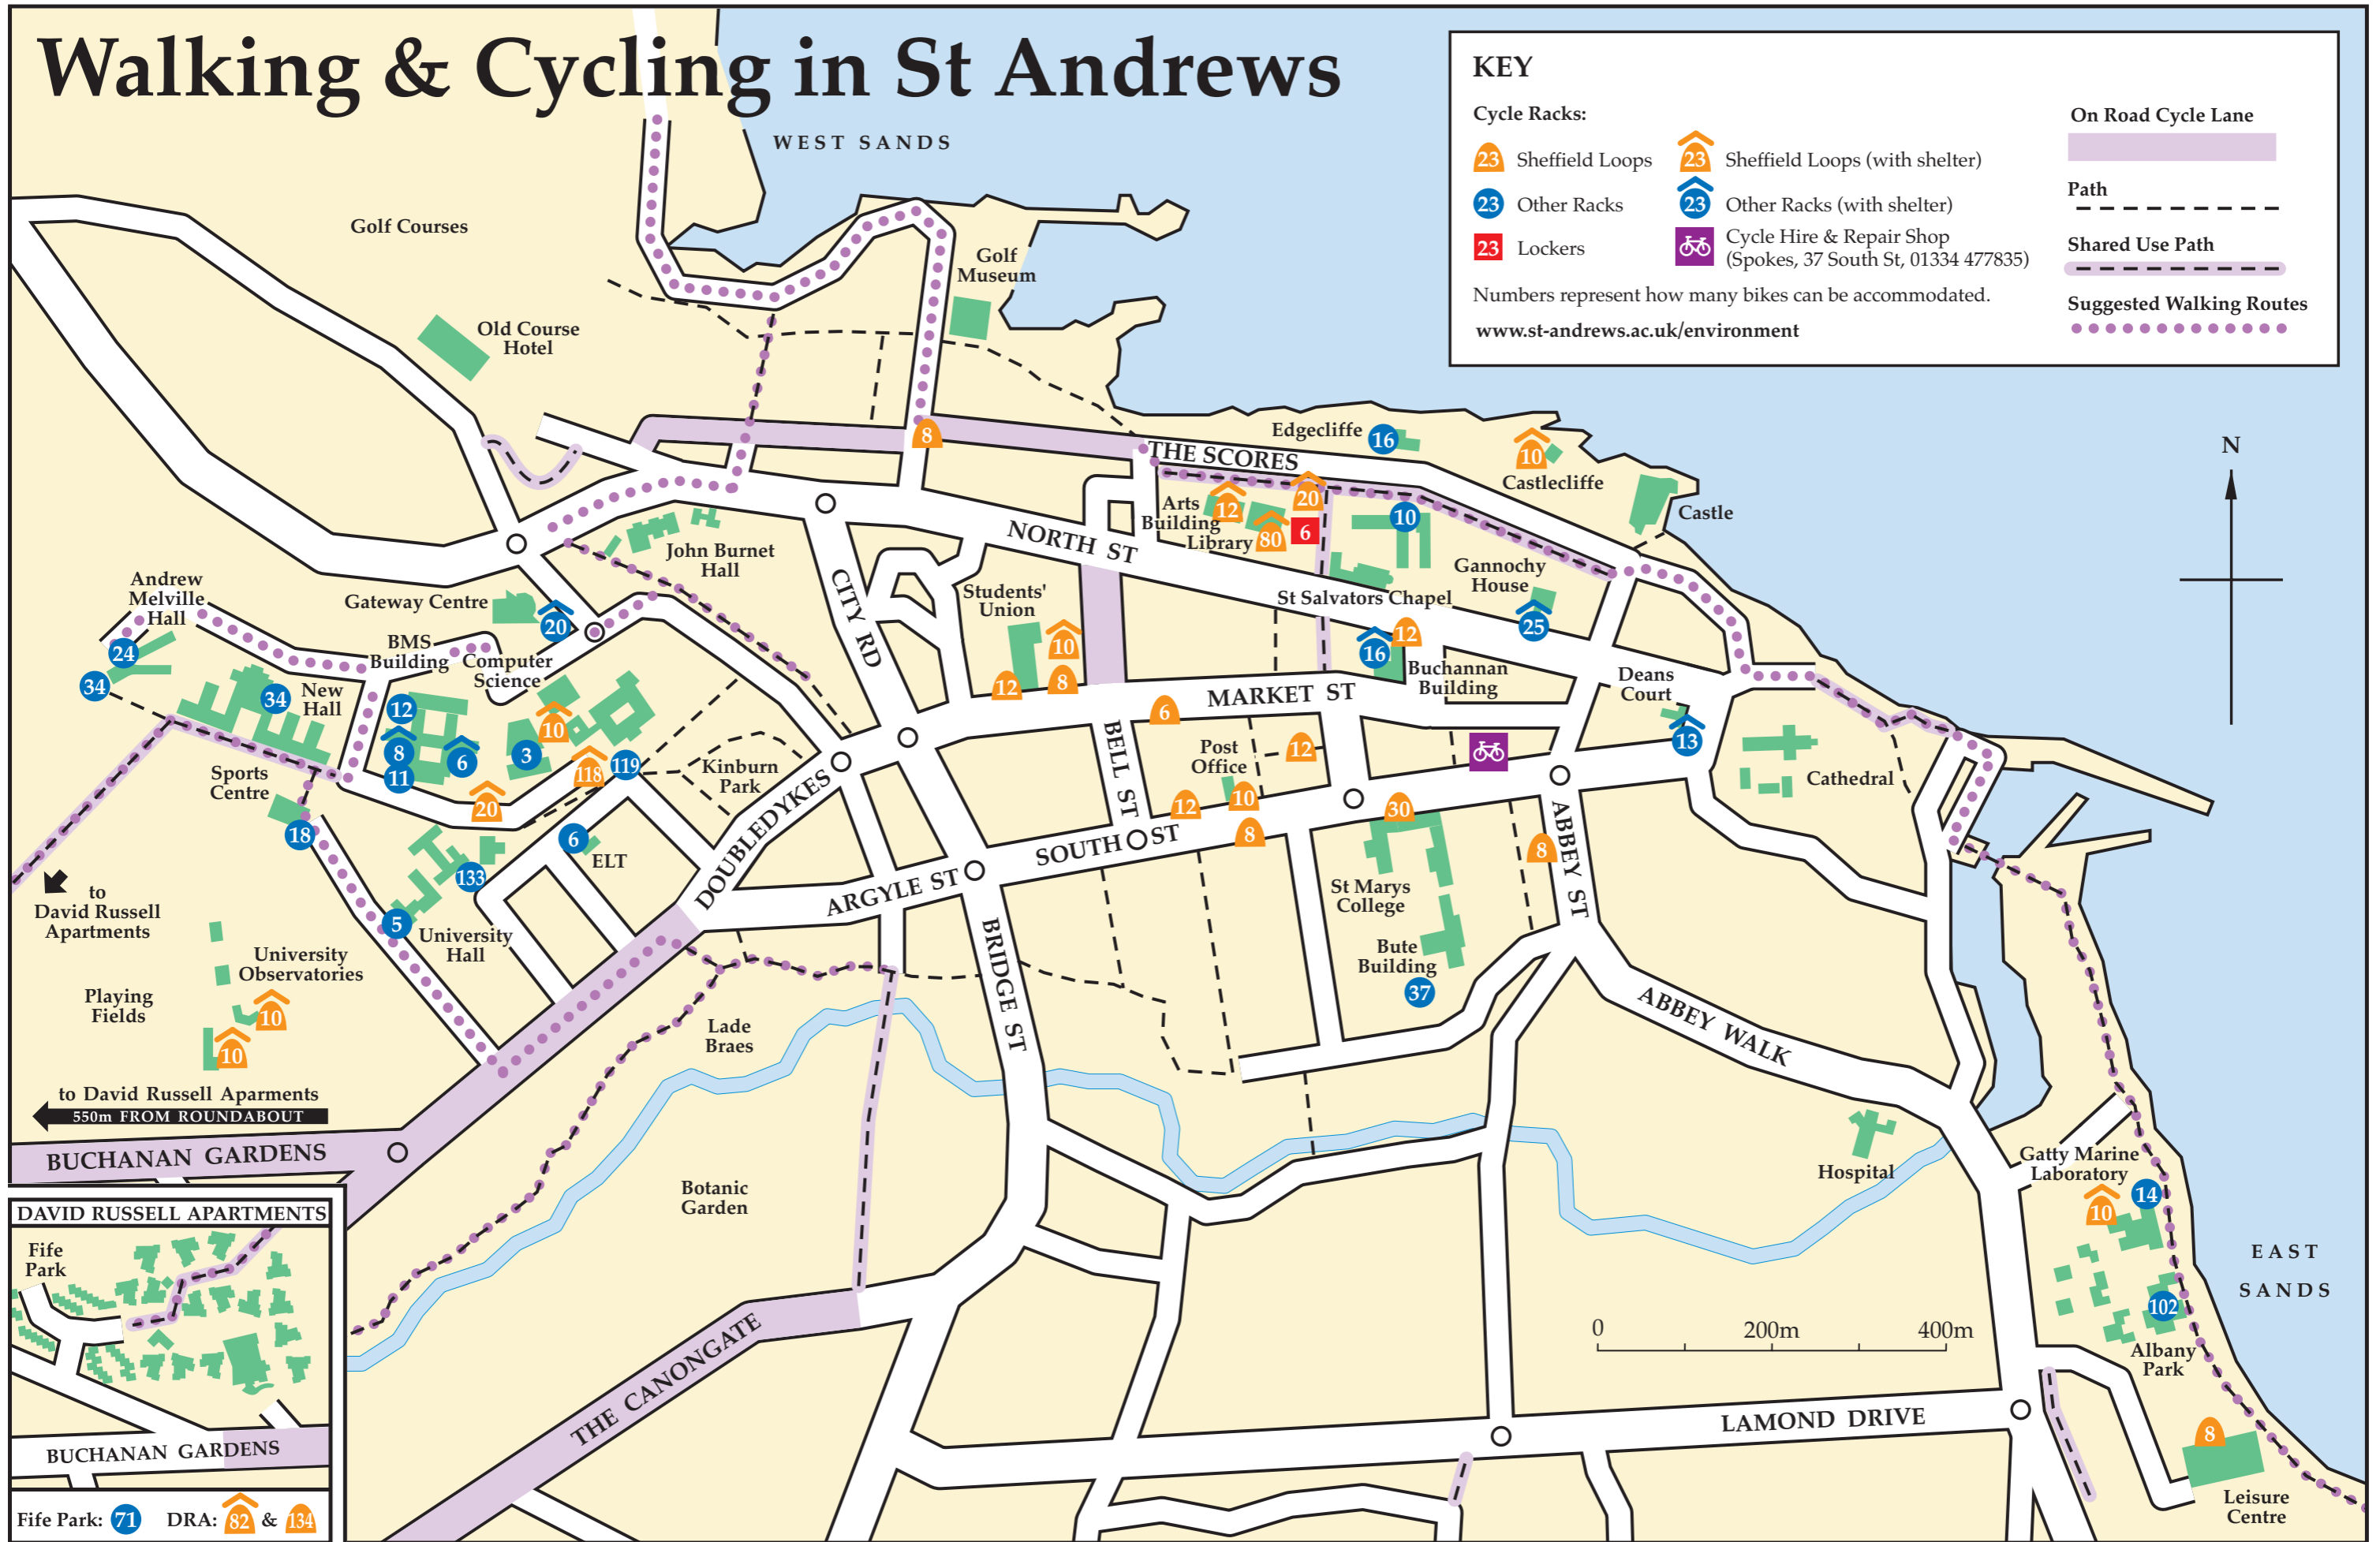

[www.st-andrews.ac.uk/environment](http://www.st-andrews.ac.uk/environment)

On Road Cycle Lane

Path

Shared Use Path

Suggested Walking Routes

**DAVID RUSSELL APARTMENTS**

Fife Park:  DRA:  & 

to David Russell Apartments  
550m FROM ROUNDABOUT